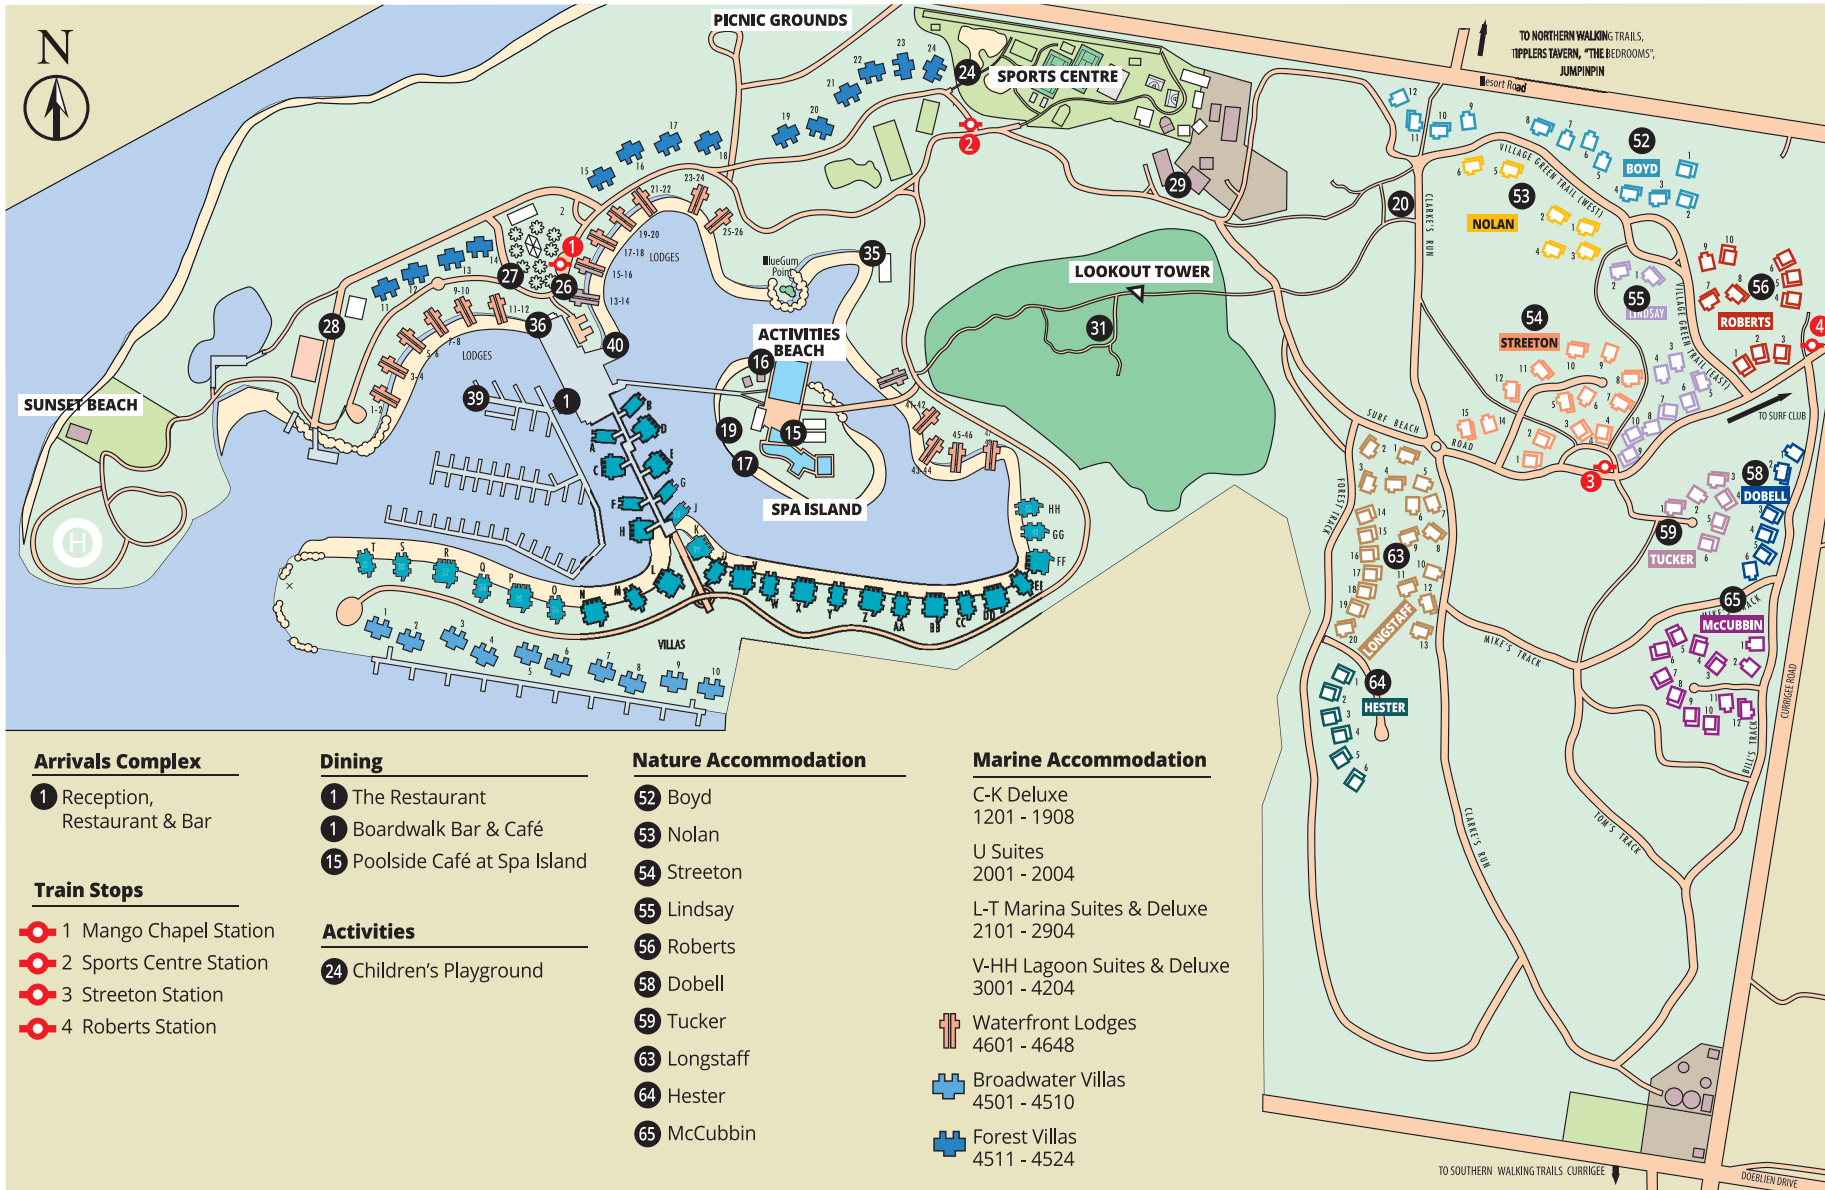

Couran Cove Island Resort

Resort Map

- Key**
- Rainforest
 - Tracks & Pathways
 - Jetty
 - Beach Front
 - Maintenance Area
 - Facility Buildings

- Spa Island**
- 15 Poolside Café
 - 16 Lap Swimming Pool
 - 17 Children's Pools
 - 19 Change Rooms

- Resort Facilities**
- 20 General Store
 - 26 Day Spa
 - 27 Chapel
 - 28 Security Office
 - 29 Guest's Laundry
 - 31 Rainforest Boardwalk
 - 35 Beach Pavillion
 - 36 Conference Room
 - 39 Watersport/Fishing Hut
 - 40 Banqueting Lawn

Arrivals Complex

- 1 Reception, Restaurant & Bar

Train Stops

- 1 Mango Chapel Station
- 2 Sports Centre Station
- 3 Streeton Station
- 4 Roberts Station

Dining

- 1 The Restaurant
- 1 Boardwalk Bar & Café
- 15 Poolside Café at Spa Island

Activities

- 24 Children's Playground

Nature Accommodation

- 52 Boyd
- 53 Nolan
- 54 Streeton
- 55 Lindsay
- 56 Roberts
- 58 Dobell
- 59 Tucker
- 63 Longstaff
- 64 Hester
- 65 McCubbin

Marine Accommodation